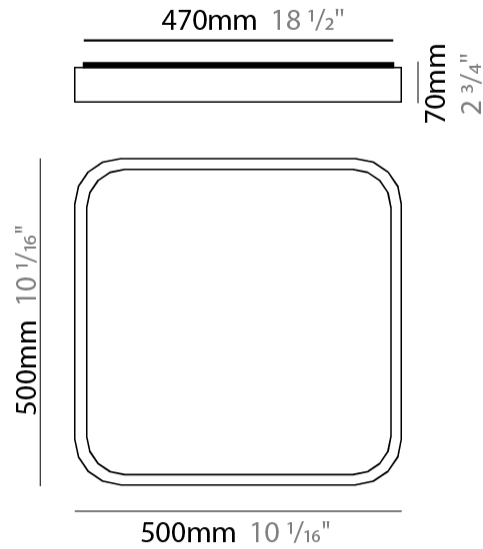

NATURE SURFACE

D112020-

base number Color
Temperature

PROJECT
TYPE
SPECIFIER
QUANTITY
DATE

1. To build a product code in our configurator select the specify button on the base model # product page
2. To build a manual product code on this datasheet choose from the options listed below in blue font and add the suffix to the base model #

GENERAL

Series: Nature
Brand: Ole
Division: Design
Mounting Type: Surface
Mounting Location: Ceiling
Subcategory: Ambient

PHYSICAL

Shape: Square
Length (mm): 500
Length (in): 19 ¹¹/₁₆
Width (mm): 500
Width (in): 19 ¹¹/₁₆
Height (mm): 70
Height (in): 2 ³/₄
Light Distribution: Direct
Diffuser: PMMA - Opal
Fixture Finish: OAK
Fixture Material: Metal / Wood

ELECTRICAL

Lamp Type: LED
Input Wattage (W): 29.3
Total Output Wattage (W): 25.3
Dimming: Non-Dimmable / 0-10V Dimming
Driver Included: Yes
Driver Location: Integrated
Driver Type: Constant Current - Universal
Driver Class: Class 2
Input Voltage (V): 120 - 277
Constant Current (MA): 700

LED

Color Temperature (°K): 3000 / 4000
Max. Delivered Lumen (lm): 1661 / 1738
CRI: >80 CRI
Lamp Life (hrs): 50000

OPTICAL

RATINGS AND CERTIFICATIONS

Certified By: Certified for North American Standards
IP rating: IP20